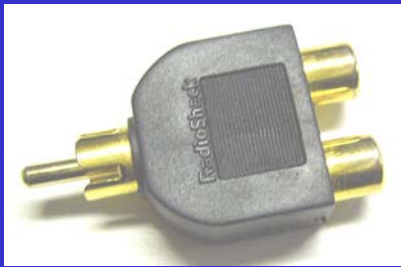

What do I Need to Hook Up?

**1/4 Mono
to Mini Stereo**

**Mini Stereo
to RCA Mono**

**RCA Mono
to Mini Stereo**

**Mini Stereo
to RCA Stereo**

**RCA Mono
to RCA Stereo**

**Mini Stereo
Joiner**

**Mini Stereo
to RCA Stereo**

**Mini Stereo
to Mini Stereo**

With these in your case, you can connect to any Hilton made!